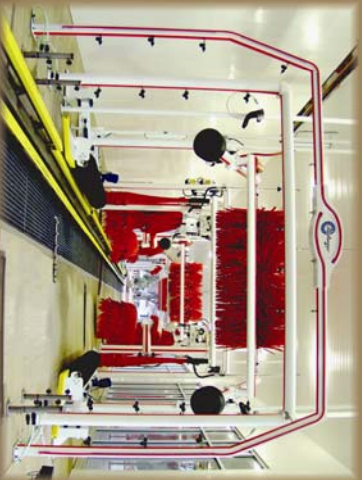

Open, airy and inviting ... is this a car wash?

In addition to its bright colors and inviting design, the Signature™ Series offers all-electric drive for every component, including the conveyor. This eliminates hydraulic hoses from the tunnel, helping create the open, airy experience we call CleanBay™.

This pleasant experience does more than put customers at ease. It makes them want to return, again and again. For most, it's a revelation and welcome relief to learn that a car wash tunnel doesn't have to be claustrophobic.